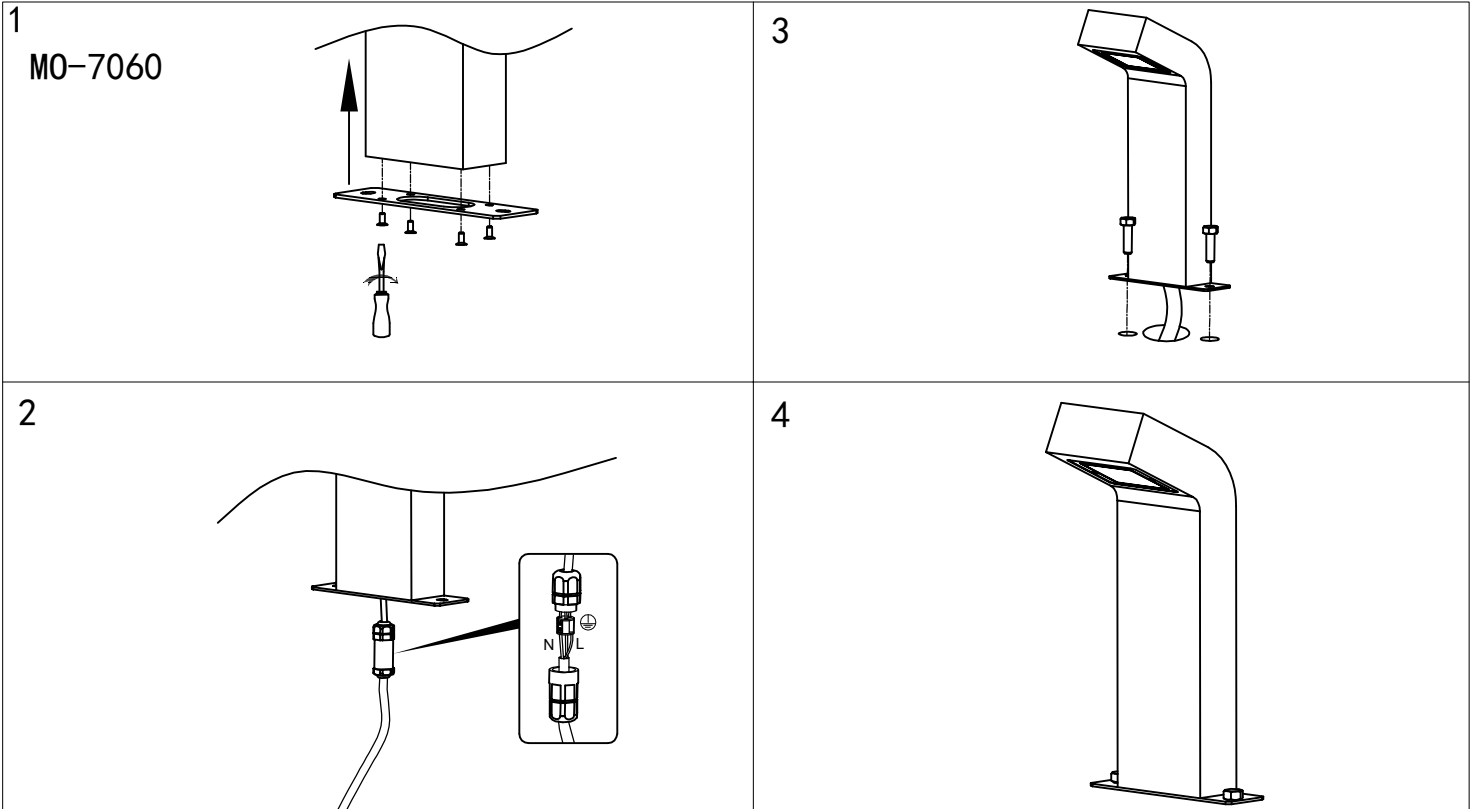

**ATTENTION: FOR THIS OPERATION YOU HAVE TO CUT OFF THE POWER**

MAXIMUM  
220-240V~ 50/60Hz Total:10.3W  
LED 9.6W

**ATTENTION: FOR THIS OPERATION YOU HAVE TO CUT OFF THE POWER**

MAXIMUM  
220-240V~ 50/60Hz Total:10.3W  
LED 9.6W