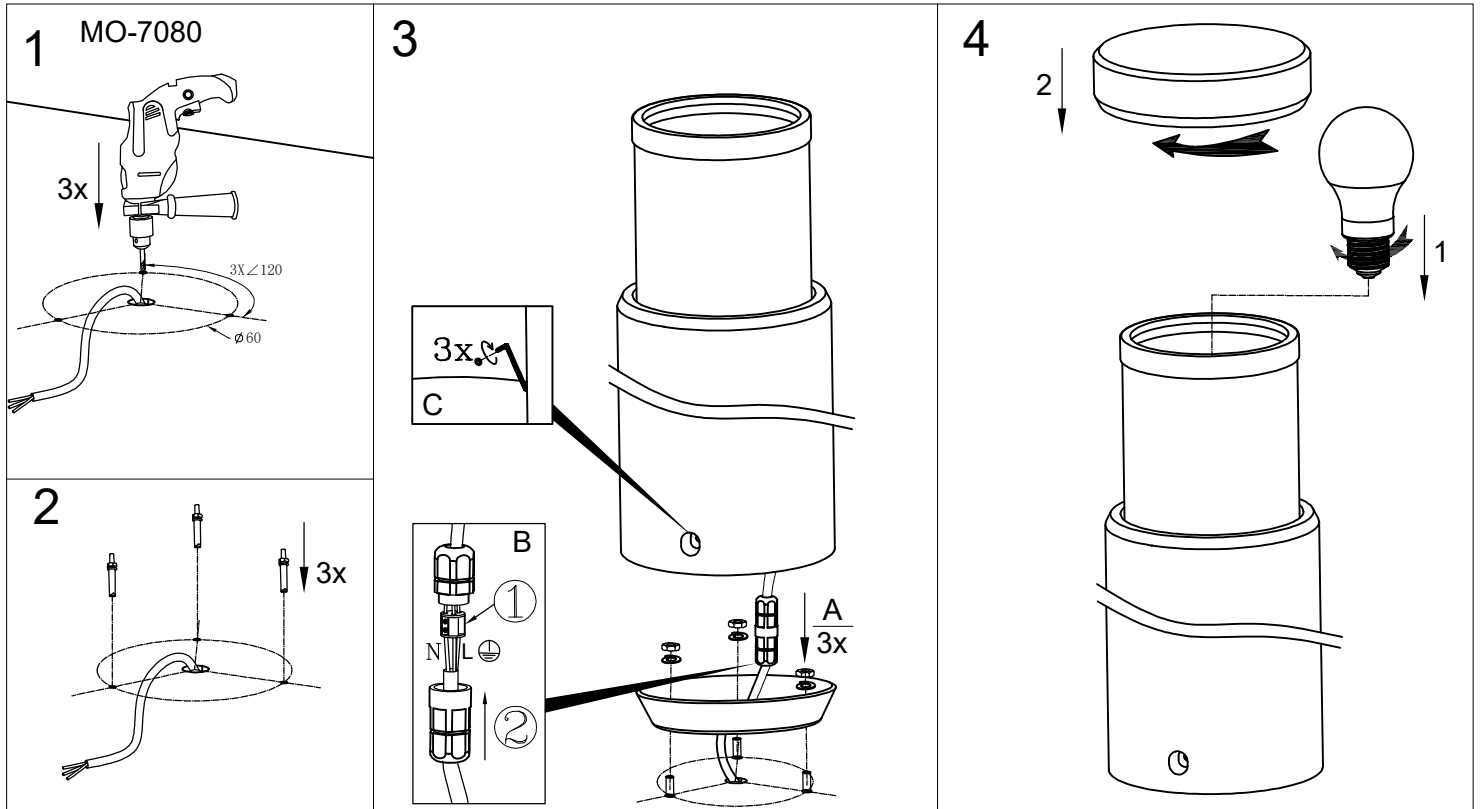

ATTENTION: FOR THIS OPERATION YOU HAVE TO CUT OFF THE POWER

MAXIMUM
220-240V~ 50/60Hz
E27 Max 25W

ATTENTION: FOR THIS OPERATION YOU HAVE TO CUT OFF THE POWER

MAXIMUM
220-240V~ 50/60Hz
E27 Max 25W