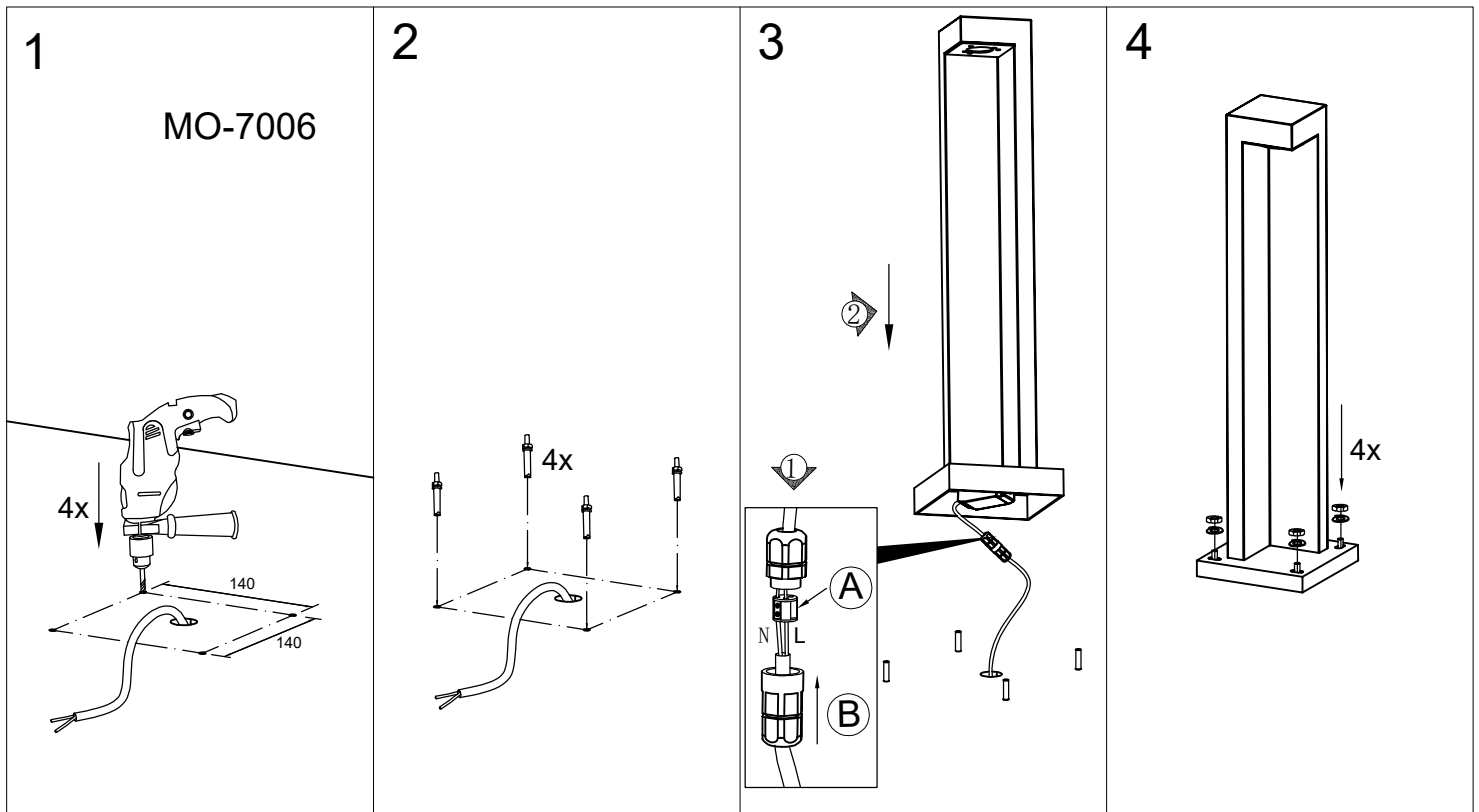

**ATTENTION:** FOR THIS OPERATION YOU HAVE TO CUT OFF THE POWER

**MAXIMUM**  
220-240V~ 50/60Hz Total:9W  
LED 6.5W

**ATTENTION:** FOR THIS OPERATION YOU HAVE TO CUT OFF THE POWER

**MAXIMUM**  
220-240V~ 50/60Hz Total:9W  
LED 6.5W